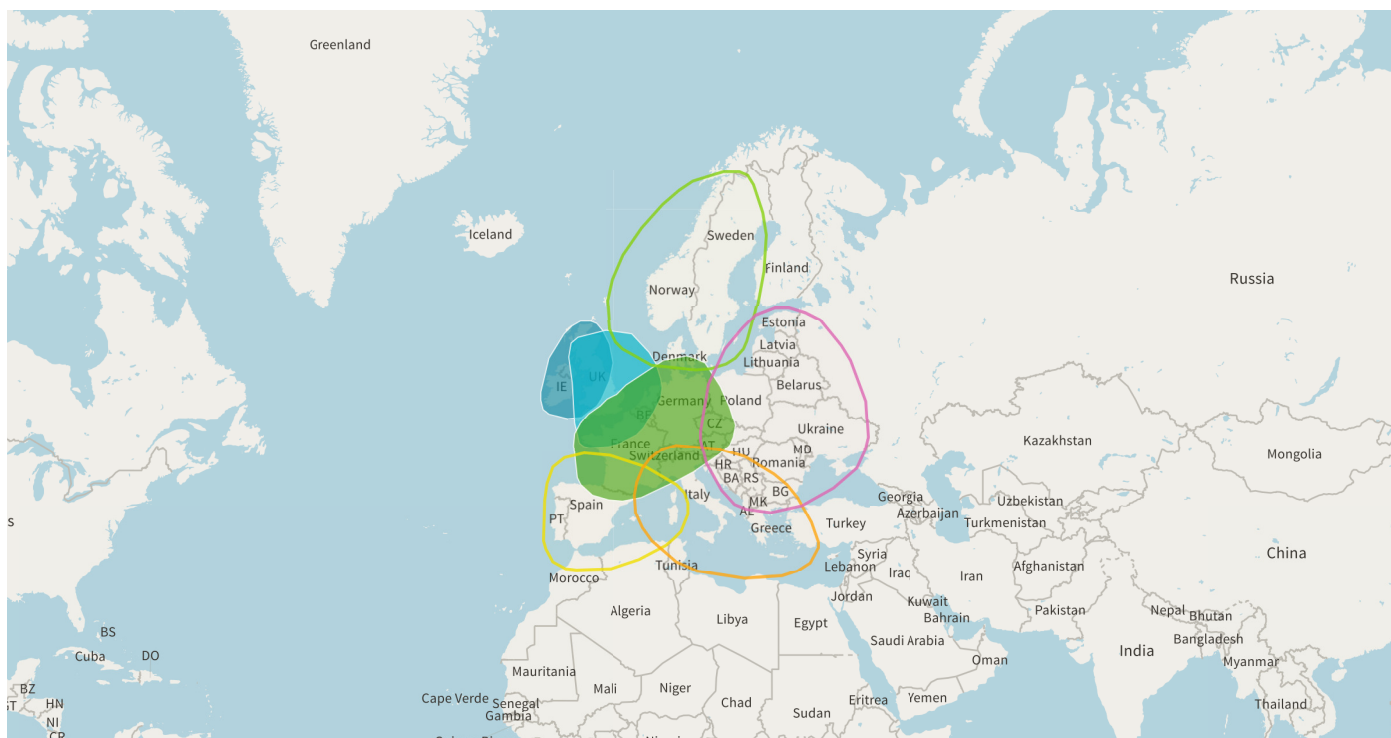

Ethnicity estimate for Susan Sprouse

REGION	APPROXIMATE AMOUNT
Europe	100%
Ireland	53%
Great Britain	38%
Europe West	5%
Iberian Peninsula	2%
Italy/Greece	2%
Europe East	< 1%
Scandinavia	< 1%